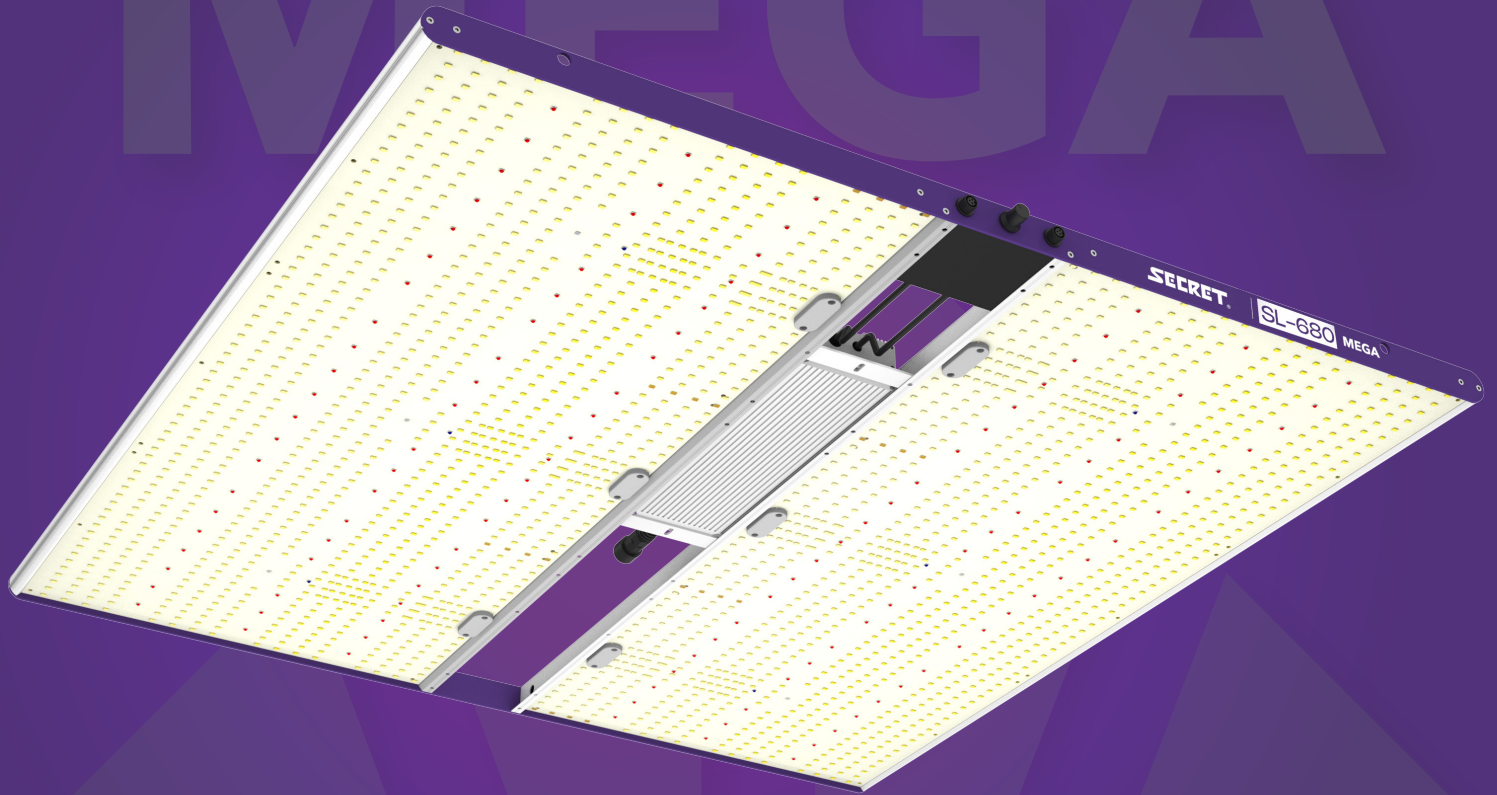

SECRET®

SL-680

MEGA

MEGA

**ENERGY USE
680W**

**ONBOARD & EXT
DIMMING**

**FULL SPECTRUM
+660nm**

**PASSIVELY
COOLED**

**WET RATED
IP65**

**5 YEAR
WARRANTY**

secretled.com

SL-680 MEGA

1

This full spectrum LED grow light is designed for use in open rooms, over benches or grow tents. The quantum board style diode array is perfect by itself and ideal for shared lighting scenarios higher above the canopy.

This fixture is named "MEGA" for the power and versatility it provides to your canopy. The Secret Lighting SL - 680 MEGA emits a full spectrum, bright white light with added 660nm red diodes. It can be dimmed between 0% to 100% via the onboard dial.

2

3

4

The Secret Lighting Control (NOT INCLUDED) can be added to one or more Secret Lighting fixtures for even more precise external dimming control.

SPECIFICATION SECRET SL-680 MEGA

Operating Voltage	100-277 VAC
Operating Freq	50/60 Hz
Input Current	5.66A @ 120V, 2.83A @ 240V, 2.45A @ 277V
PPF (umol/s)	2040
Energy Use	680 Watts (±5%)
PPF/Watt (umol/J)	3.0
Operating Temp	-4°F to 95°F (-20°C to 35°C)
BTU Output	2320
Dimensions (in)	36.0 x 35.43 x 1.97
Dimensions (mm)	914.4 x 899.92 x 50.0
Net Weight	17.0 lbs (7.71 kg)
Warranty	5 Year Limited
Life Rating	Q90 > 50,000 Hours
Certifications	ETL, CE, DLC Hort
Environment	IP65, Wet Rated