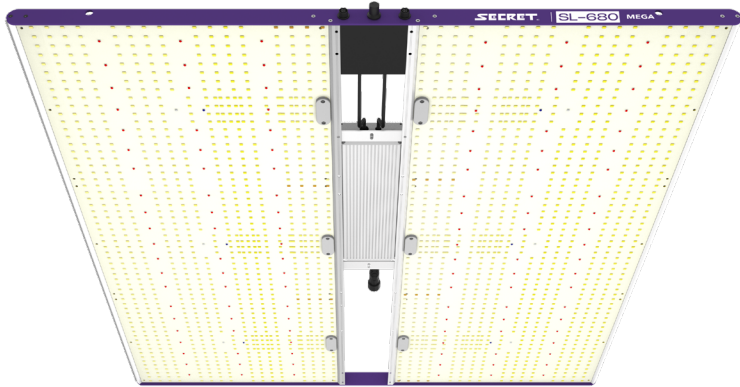

SECRET®

SL-680

MEGA

MEGA

**ENERGY USE
680W**

**ONBOARD & EXT
DIMMING**

**FULL SPECTRUM
+660nm**

**PASSIVELY
COOLED**

**WET RATED
IP65**

**5 YEAR
WARRANTY**

secretled.com

SL-680 MEGA

1

This full spectrum LED grow light is designed for use in open rooms, over benches or grow tents. The quantum board style diode array is perfect by itself and ideal for shared lighting scenarios higher above the canopy.

This fixture is named "MEGA" for the power and versatility it provides to your canopy. The Secret Lighting SL - 680 MEGA emits a full spectrum, bright white light with added 660nm red diodes. It can be dimmed between 0% to 100% via the onboard dial.

2

3

4

The Secret Lighting Control (NOT INCLUDED) can be added to one or more Secret Lighting fixtures for even more precise external dimming control.

SPECIFICATION SECRET SL-680 MEGA

Operating Voltage	100-277 VAC
Operating Freq	50/60 Hz
Input Current	5.66A @ 120V, 2.83A @ 240V, 2.45A @ 277V
PPF (umol/s)	2040
Energy Use	680 Watts (±5%)
PPF/Watt (umol/J)	3.0
Operating Temp	-4°F to 95°F (-20°C to 35°C)
BTU Output	2320
Dimensions (in)	36.0 x 35.43 x 1.97
Dimensions (mm)	914.4 x 899.92 x 50.0
Net Weight	17.0 lbs (7.71 kg)
Warranty	5 Year Limited
Life Rating	Q90 > 50,000 Hours
Certifications	ETL, CE, DLC Hort
Environment	IP65, Wet Rated