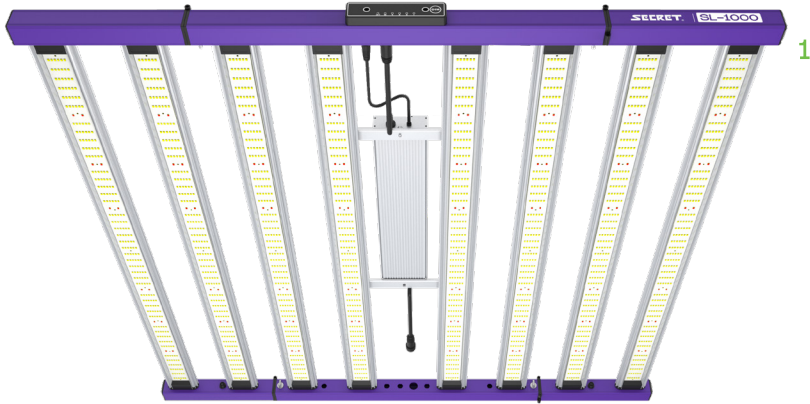

**SECRET**®

**SL-1000**

STEALTH

ENERGY USE  
**1000W**

ONBOARD & EXT  
**DIMMING**

FULL SPECTRUM  
**+660nm**

PASSIVELY  
**COOLED**

WET RATED  
**IP65**

# SL-1000

1

2

3

4

This full spectrum LED grow light is designed for superior horticultural performance. Also known as "STEALTH" for its low profile and powerful output. The full spectrum bright white light is enriched with added 660nm red, which maximizes plant growth and vitality.

This true 1000 watt fixture has an 8-bar construction. Output can be adjusted between 25%, 50%, 75% and 100% via the onboard dimming button.

The Secret Lighting Control (NOT INCLUDED) can be added to one or more Secret Lighting fixtures for even more precise external dimming control.

## SPECIFICATION SECRET SL-1000

Operating Voltage	100-277 VAC
Operating Freq	50/60 Hz
Input Current	8.33A @ 120V, 4.17A @ 240V, 3.16A @ 277V
PPF (umol/s)	2900
Energy Use	1000 Watts (±5%)
PPF/Watt (umol/J)	2.9
Operating Temp	-4°F to 95°F (-20°C to 35°C)
BTU Output	3412
Dimensions (in)	43.31 x 43.31 x 3.54
Dimensions (mm)	1100 x 1100 x 90
Net Weight	20.42 lbs (13.8 kg)
Warranty	5 Year Limited
Life Rating	Q90 > 50,000 Hours
Certifications	ETL, CE, DLC Hort
Environment	IP65, Wet Rated